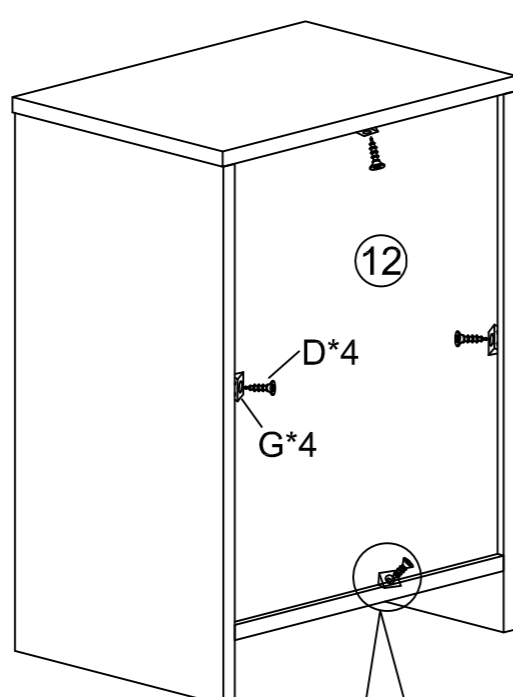

D	x28
Ø3.5*14mm	

E	x3

F	x12
Ø4*35mm	

G	x4

CL	x3
250mm	

CR	x3
250mm	

DL	x3
250mm	

DR	x3
250mm	

Mesita de Noche 3 Cajones Sule

1

D	x12
Ø3.5*14mm	
CL	x3
250mm	
CR	x3
250mm	

2

A	x14
M6*35mm	

3

B	x2
Ø15mm	

C	x2
Ø8*30mm	

4

B	x4
Ø15mm	

C	x5
Ø8*30mm	

Mesita de Noche 3 Cajones Sule

5

B	x4	C	x5
Ø15mm		Ø8*30mm	

6

7

B	x4	C	x4
Ø15mm		Ø8*30mm	

8

D	x4	G	x4
Ø3.5*14mm			

Mesita de Noche 3 Cajones Sule

9

A	x12	B	x12	D	x12	E	x3	F	x12	DL	x3	DR	x3
M6*35mm		Ø15mm		Ø3.5*14mm				Ø4*35mm		250mm		250mm	

10