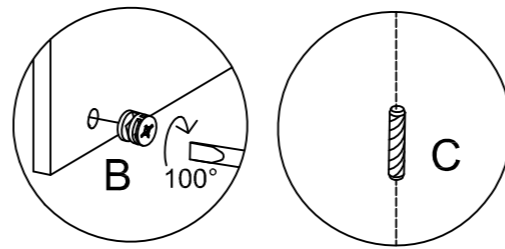

Mesita de Noche 3 Cajones Sule

1

D	x12
Ø3.5*14mm	
CL	x3
250mm	
CR	x3
250mm	

2

A	x14
M6*35mm	

3

B	x2
Ø15mm	

C	x2
Ø8*30mm	

4

B	x4
Ø15mm	

C	x5
Ø8*30mm	

Mesita de Noche 3 Cajones Sule

5

B	x4	C	x5
Ø15mm		Ø8*30mm	

6

7

B	x4	C	x4
Ø15mm		Ø8*30mm	

8

D	x4	G	x4
Ø3.5*14mm			

Mesita de Noche 3 Cajones Sule

9

A	x12	B	x12	D	x12	E	x3	F	x12	DL	x3	DR	x3
M6*35mm		Ø15mm		Ø3.5*14mm				Ø4*35mm		250mm		250mm	

10