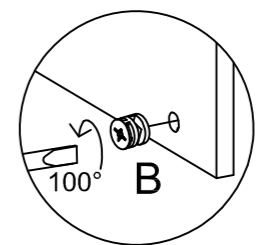

Mesita de Noche 3 Cajones Sule

1

D	x12
Ø3.5*14mm	
CL	x3
250mm	
CR	x3
250mm	

2

A	x14
M6*35mm	

3

B	x2
Ø15mm	

C	x2
Ø8*30mm	

4

B	x4
Ø15mm	

C	x5
Ø8*30mm	

Mesita de Noche 3 Cajones Sule

5

B	x4	C	x5
Ø15mm		Ø8*30mm	

6

7

B	x4	C	x4
Ø15mm		Ø8*30mm	

8

D	x4	G	x4
Ø3.5*14mm			

Mesita de Noche 3 Cajones Sule

9

A	x12	B	x12	D	x12	E	x3	F	x12	DL	x3	DR	x3
M6*35mm		Ø15mm		Ø3.5*14mm				Ø4*35mm		250mm		250mm	

10