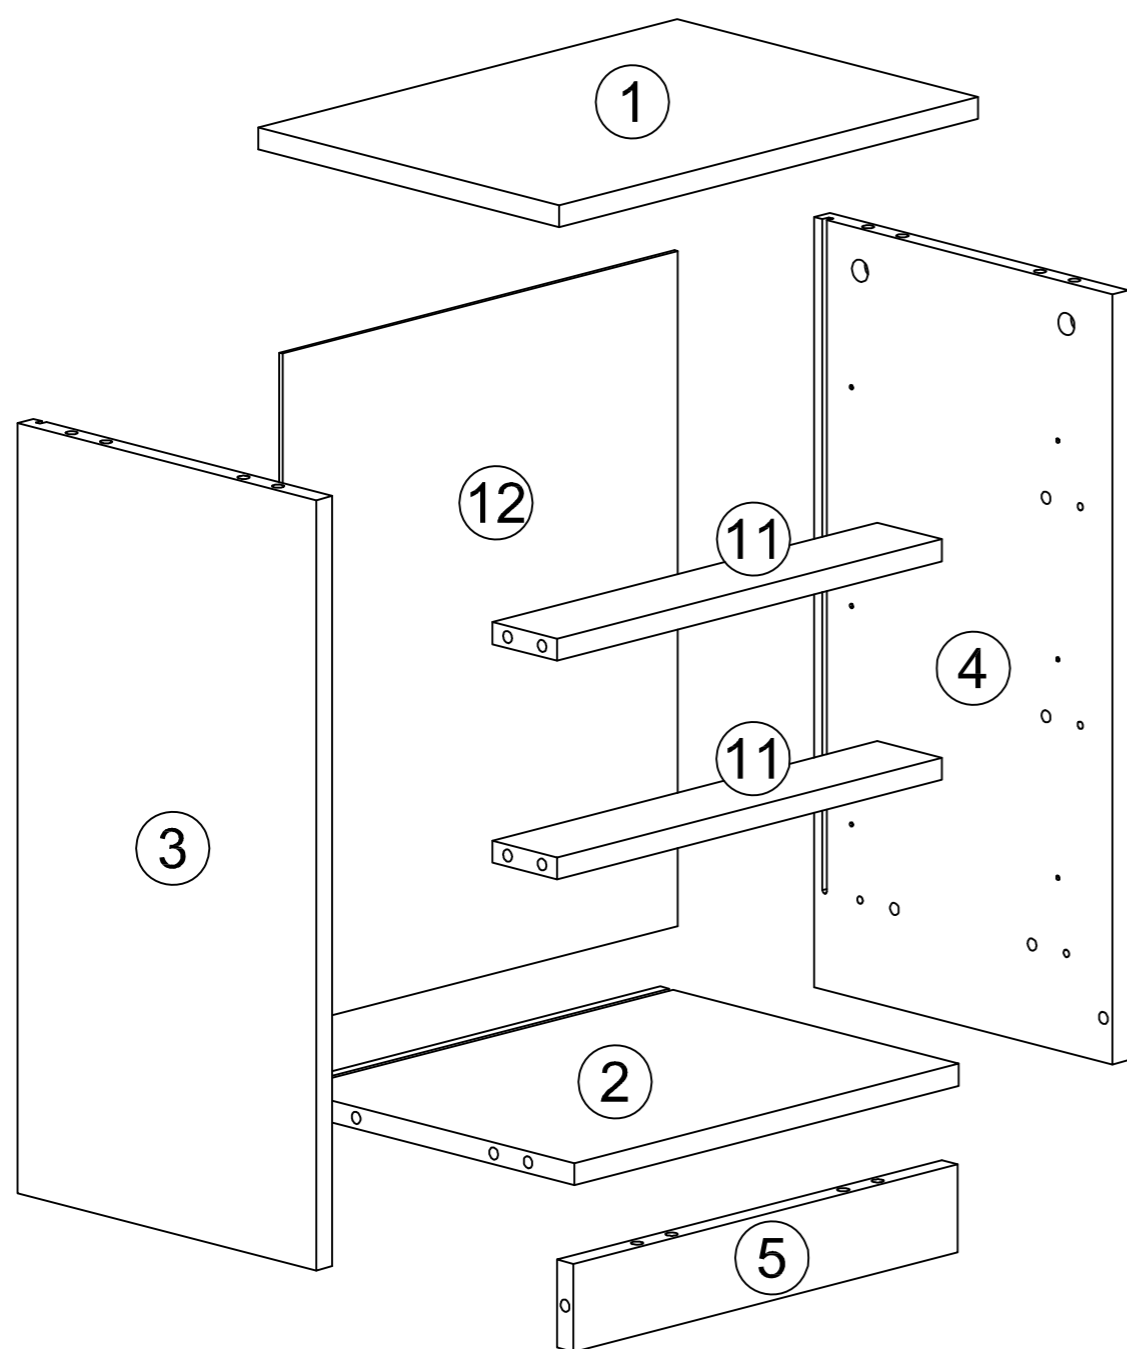

INSTRUCCIONES

Mesita de Noche 3 Cajones Sule

www.soloproductos.com

Ctra. de Córdoba, km. 432 Pol. Ind. La Vega, Naves 1, 18230 Atarfe (Granada)

Mesita de Noche 3 Cajones Sule

A	x26
M6*35mm	

B	x26
Ø15mm	

C	x16
Ø8*30mm	

D	x28
Ø3.5*14mm	

E	x3

F	x12
Ø4*35mm	

G	x4

CL	x3
250mm	

CR	x3
250mm	

DL	x3
250mm	

DR	x3
250mm	

Mesita de Noche 3 Cajones Sule

1

D	x12
Ø3.5*14mm	
CL	x3
250mm	
CR	x3
250mm	

2

A	x14
M6*35mm	

3

B	x2
Ø15mm	

C	x2
Ø8*30mm	

B	x4	C	x4
Ø15mm		Ø8*30mm	

8

D	x4	G	x4
Ø3.5*14mm			

Mesita de Noche 3 Cajones Sule

9

A	x12	B	x12	D	x12	E	x3	F	x12	DL	x3	DR	x3
M6*35mm		Ø15mm		Ø3.5*14mm				Ø4*35mm		250mm		250mm	

10