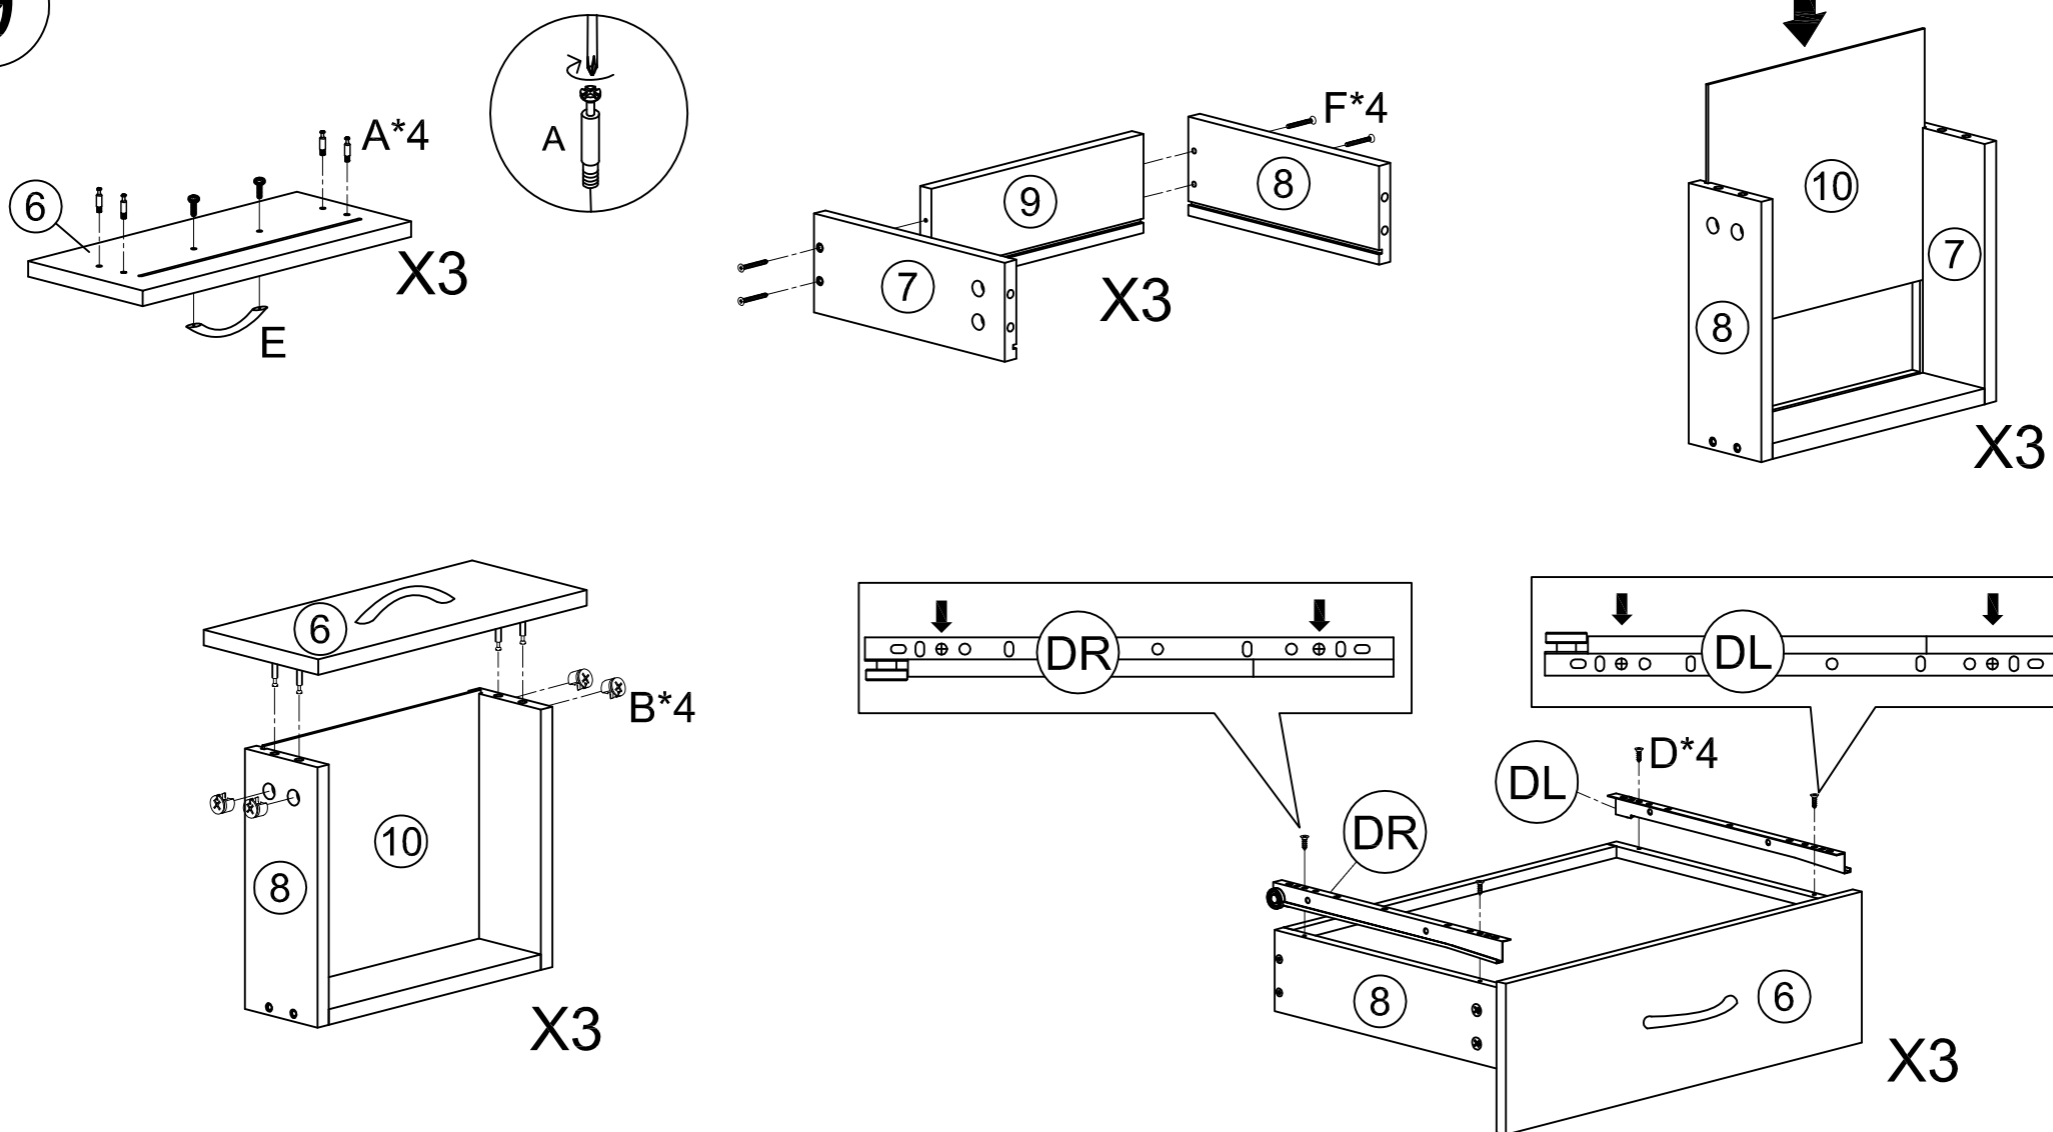

Mesita de Noche 3 Cajones Sule

1

D	x12
Ø3.5*14mm	
CL	x3
250mm	
CR	x3
250mm	

2

A	x14
M6*35mm	

3

B	x2
Ø15mm	

C	x2
Ø8*30mm	

4

B	x4
Ø15mm	

C	x5
Ø8*30mm	

Mesita de Noche 3 Cajones Sule

5

B	x4	C	x5
Ø15mm		Ø8*30mm	

6

7

B	x4	C	x4
Ø15mm		Ø8*30mm	

8

D	x4	G	x4
Ø3.5*14mm			

Mesita de Noche 3 Cajones Sule

9

A	x12	B	x12	D	x12	E	x3	F	x12	DL	x3	DR	x3
M6*35mm		Ø15mm		Ø3.5*14mm				Ø4*35mm		250mm		250mm	

10