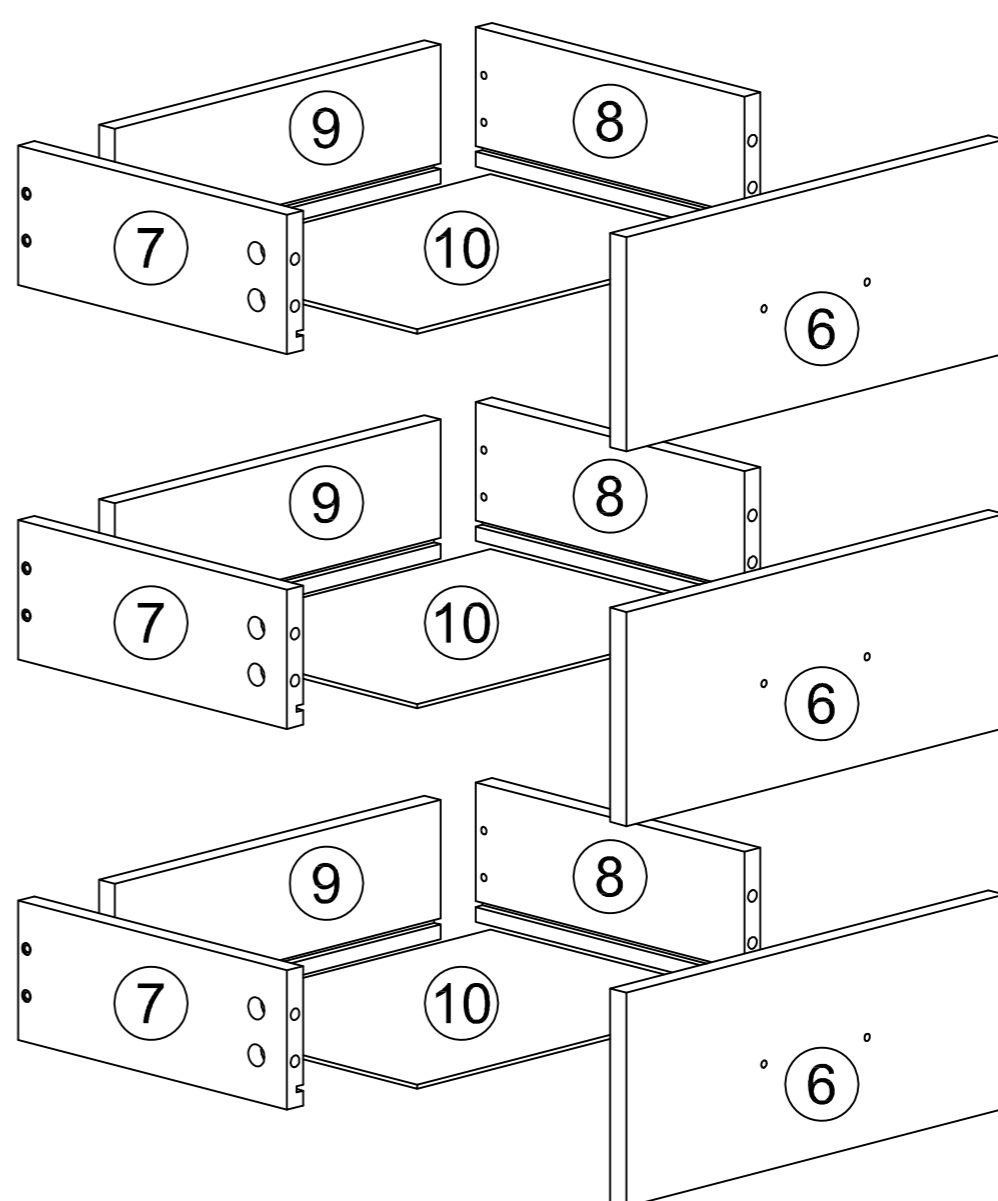

INSTRUCCIONES

Mesita de Noche 3 Cajones Sule

www.soloproductos.com

Ctra. de Córdoba, km. 432 Pol. Ind. La Vega, Naves 1, 18230 Atarfe (Granada)

Mesita de Noche 3 Cajones Sule

A	x26
M6*35mm	

B	x26
Ø15mm	

C	x16
Ø8*30mm	

D	x28
Ø3.5*14mm	

E	x3

F	x12
Ø4*35mm	

G	x4

CL	x3
250mm	

CR	x3
250mm	

DL	x3
250mm	

DR	x3
250mm	

Mesita de Noche 3 Cajones Sule

1

D	x12
Ø3.5*14mm	
CL	x3
250mm	
CR	x3
250mm	

2

A	x14
M6*35mm	

3

B	x2
Ø15mm	

C	x2
Ø8*30mm	

B	x4	C	x4
Ø15mm		Ø8*30mm	

8

D	x4	G	x4
Ø3.5*14mm			

Mesita de Noche 3 Cajones Sule

9

A	x12	B	x12	D	x12	E	x3	F	x12	DL	x3	DR	x3
M6*35mm		Ø15mm		Ø3.5*14mm				Ø4*35mm		250mm		250mm	

10