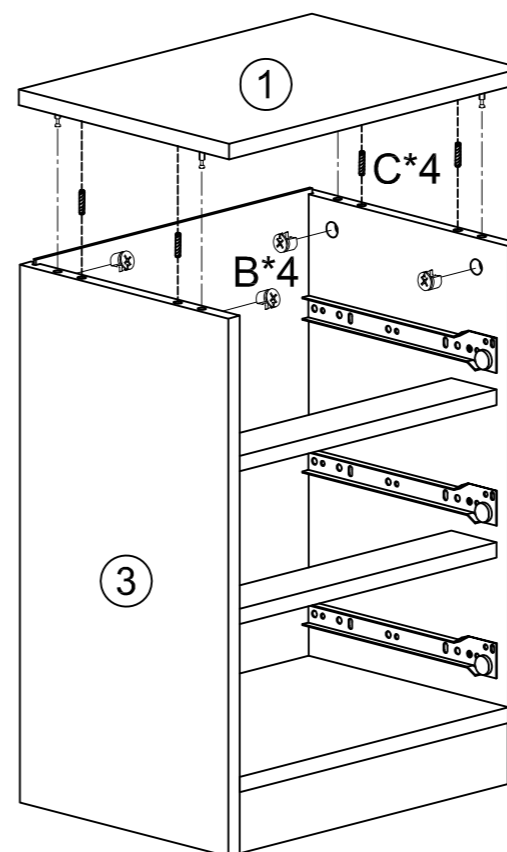

D	x28
Ø3.5*14mm	

E	x3

F	x12
Ø4*35mm	

G	x4

CL	x3
250mm	

CR	x3
250mm	

DL	x3
250mm	

DR	x3
250mm	

Mesita de Noche 3 Cajones Sule

1

D	x12
Ø3.5*14mm	
CL	x3
250mm	
CR	x3
250mm	

2

A	x14
M6*35mm	

3

B	x2
Ø15mm	

C	x2
Ø8*30mm	

4

B	x4
Ø15mm	

C	x5
Ø8*30mm	

Mesita de Noche 3 Cajones Sule

5

B	x4	C	x5
Ø15mm		Ø8*30mm	

6

7

B	x4	C	x4
Ø15mm		Ø8*30mm	

8

D	x4	G	x4
Ø3.5*14mm			

Mesita de Noche 3 Cajones Sule

9

A	x12	B	x12	D	x12	E	x3	F	x12	DL	x3	DR	x3
M6*35mm		Ø15mm		Ø3.5*14mm				Ø4*35mm		250mm		250mm	

10