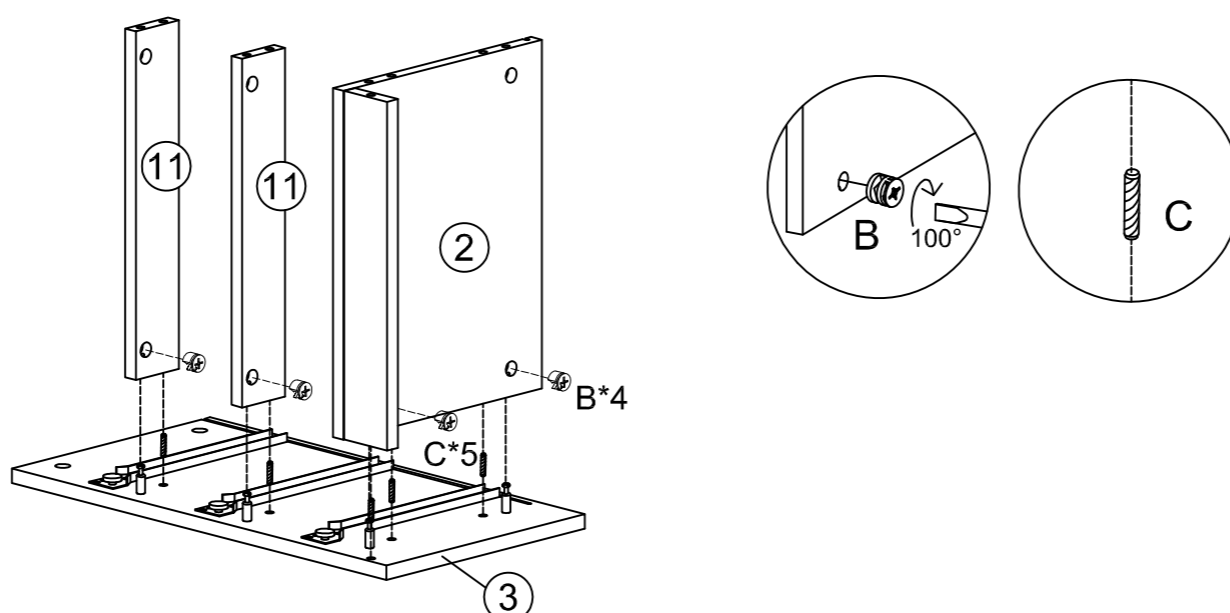

Mesita de Noche 3 Cajones Sule

1

D	x12
Ø3.5*14mm	
CL	x3
250mm	
CR	x3
250mm	

2

A	x14
M6*35mm	

3

B	x2
Ø15mm	

C	x2
Ø8*30mm	

4

B	x4
Ø15mm	

C	x5
Ø8*30mm	

Mesita de Noche 3 Cajones Sule

5

B	x4	C	x5
Ø15mm		Ø8*30mm	

6

7

B	x4	C	x4
Ø15mm		Ø8*30mm	

8

D	x4	G	x4
Ø3.5*14mm			

Mesita de Noche 3 Cajones Sule

9

A	x12	B	x12	D	x12	E	x3	F	x12	DL	x3	DR	x3
M6*35mm		Ø15mm		Ø3.5*14mm				Ø4*35mm		250mm		250mm	

10