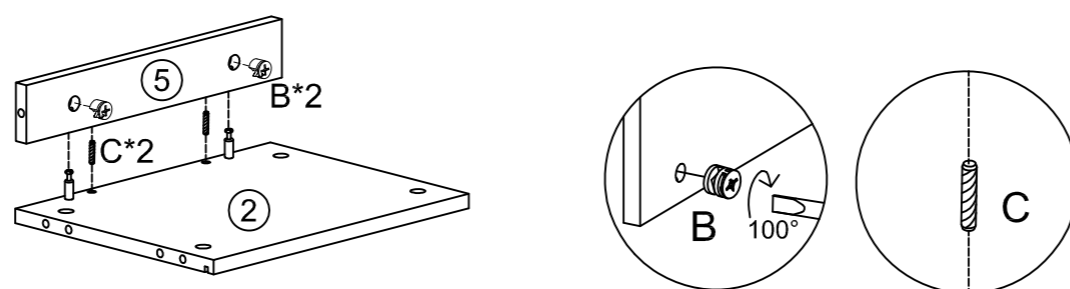

D	x28
Ø3.5*14mm	

E	x3

F	x12
Ø4*35mm	

G	x4

CL	x3
250mm	

CR	x3
250mm	

DL	x3
250mm	

DR	x3
250mm	

Mesita de Noche 3 Cajones Sule

1

D	x12
Ø3.5*14mm	
CL	x3
250mm	
CR	x3
250mm	

2

A	x14
M6*35mm	

3

B	x2
Ø15mm	

C	x2
Ø8*30mm	

4

B	x4
Ø15mm	

C	x5
Ø8*30mm	

Mesita de Noche 3 Cajones Sule

5

B	x4	C	x5
Ø15mm		Ø8*30mm	

6

7