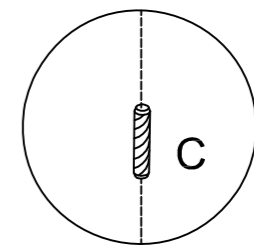

D	x28
Ø3.5*14mm	

E	x3

F	x12
Ø4*35mm	

G	x4

CL	x3
250mm	

CR	x3
250mm	

DL	x3
250mm	

DR	x3
250mm	

Mesita de Noche 3 Cajones Sule

1

D	x12
Ø3.5*14mm	
CL	x3
250mm	
CR	x3
250mm	

2

A	x14
M6*35mm	

3

B	x2
Ø15mm	

C	x2
Ø8*30mm	

4

B	x4
Ø15mm	

C	x5
Ø8*30mm	

Mesita de Noche 3 Cajones Sule

5

B	x4	C	x5
Ø15mm		Ø8*30mm	

6

7

B	x4	C	x4
Ø15mm		Ø8*30mm	

8

D	x4	G	x4
Ø3.5*14mm			

Mesita de Noche 3 Cajones Sule

9

A	x12	B	x12	D	x12	E	x3	F	x12	DL	x3	DR	x3
M6*35mm		Ø15mm		Ø3.5*14mm				Ø4*35mm		250mm		250mm	

10