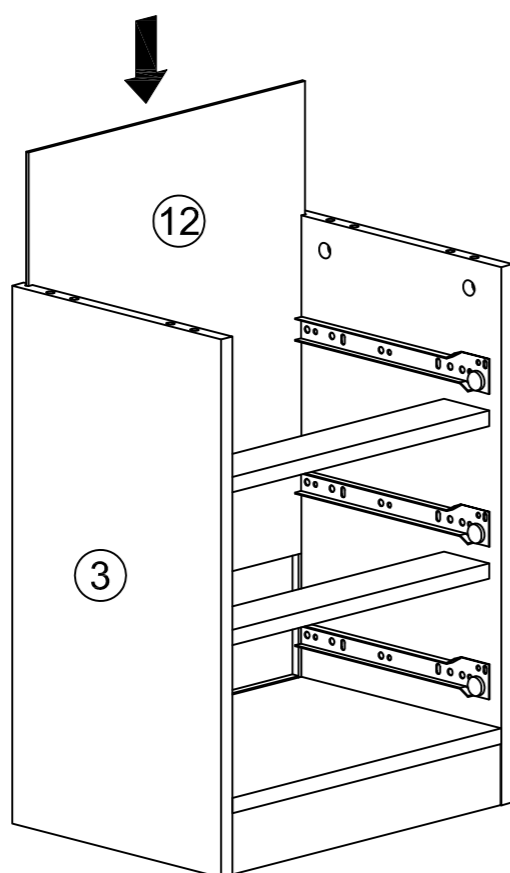

D	x28
Ø3.5*14mm	

E	x3

F	x12
Ø4*35mm	

G	x4

CL	x3
250mm	

CR	x3
250mm	

DL	x3
250mm	

DR	x3
250mm	

Mesita de Noche 3 Cajones Sule

1

D	x12
Ø3.5*14mm	
CL	x3
250mm	
CR	x3
250mm	

2

A	x14
M6*35mm	

3

B	x2
Ø15mm	

C	x2
Ø8*30mm	

4

B	x4
Ø15mm	

C	x5
Ø8*30mm	

Mesita de Noche 3 Cajones Sule

5

B	x4	C	x5
Ø15mm		Ø8*30mm	

6

7

B	x4	C	x4
Ø15mm		Ø8*30mm	

8

D	x4	G	x4
Ø3.5*14mm			

Mesita de Noche 3 Cajones Sule

9

A	x12	B	x12	D	x12	E	x3	F	x12	DL	x3	DR	x3
M6*35mm		Ø15mm		Ø3.5*14mm				Ø4*35mm		250mm		250mm	

10