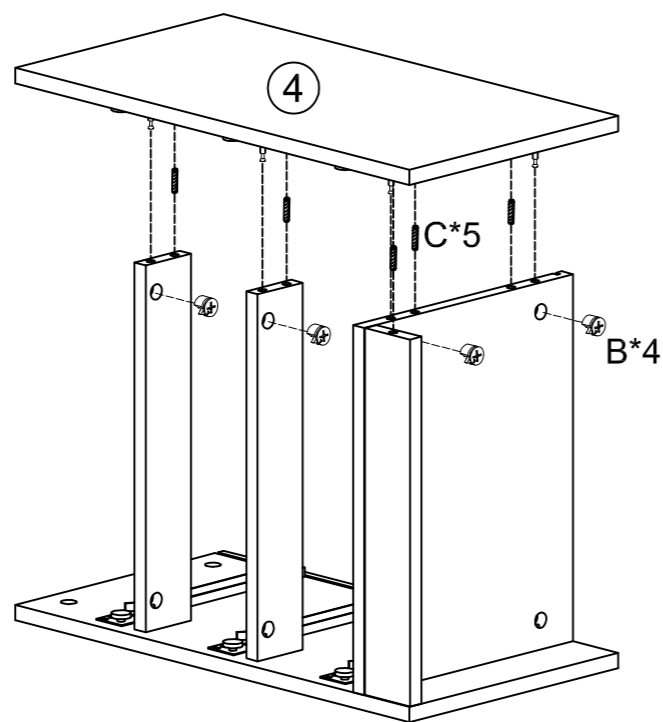

Mesita de Noche 3 Cajones Sule

1

D	x12
Ø3.5*14mm	
CL	x3
250mm	
CR	x3
250mm	

2

A	x14
M6*35mm	

3

B	x2
Ø15mm	

C	x2
Ø8*30mm	

4

B	x4
Ø15mm	

C	x5
Ø8*30mm	

Mesita de Noche 3 Cajones Sule

5

B	x4	C	x5
Ø15mm		Ø8*30mm	

6

7

B	x4	C	x4
Ø15mm		Ø8*30mm	

8

D	x4	G	x4
Ø3.5*14mm			

Mesita de Noche 3 Cajones Sule

9

A	x12	B	x12	D	x12	E	x3	F	x12	DL	x3	DR	x3
M6*35mm		Ø15mm		Ø3.5*14mm				Ø4*35mm		250mm		250mm	

10