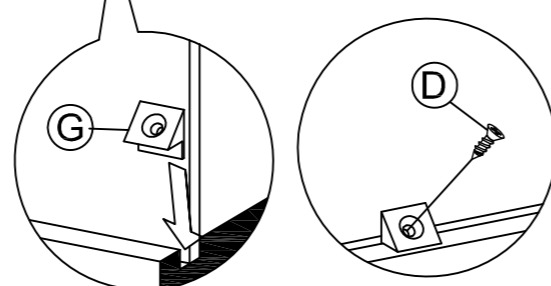

Mesita de Noche 3 Cajones Sule

1

D	x12
Ø3.5*14mm	
CL	x3
250mm	
CR	x3
250mm	

2

A	x14
M6*35mm	

3

B	x2
Ø15mm	

C	x2
Ø8*30mm	

4

B	x4
Ø15mm	

C	x5
Ø8*30mm	

Mesita de Noche 3 Cajones Sule

5

B	x4	C	x5
Ø15mm		Ø8*30mm	

6

7

B	x4	C	x4
Ø15mm		Ø8*30mm	

8

D	x4	G	x4
Ø3.5*14mm			

Mesita de Noche 3 Cajones Sule

9

A	x12	B	x12	D	x12	E	x3	F	x12	DL	x3	DR	x3
M6*35mm		Ø15mm		Ø3.5*14mm				Ø4*35mm		250mm		250mm	

10